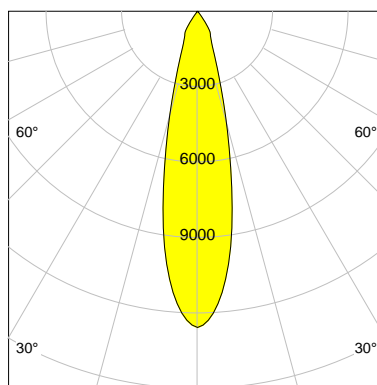

REFLECTOR

Technology	ULTRA
Material	Miro 4 Silver
FWHM	24°
FWTM	51°